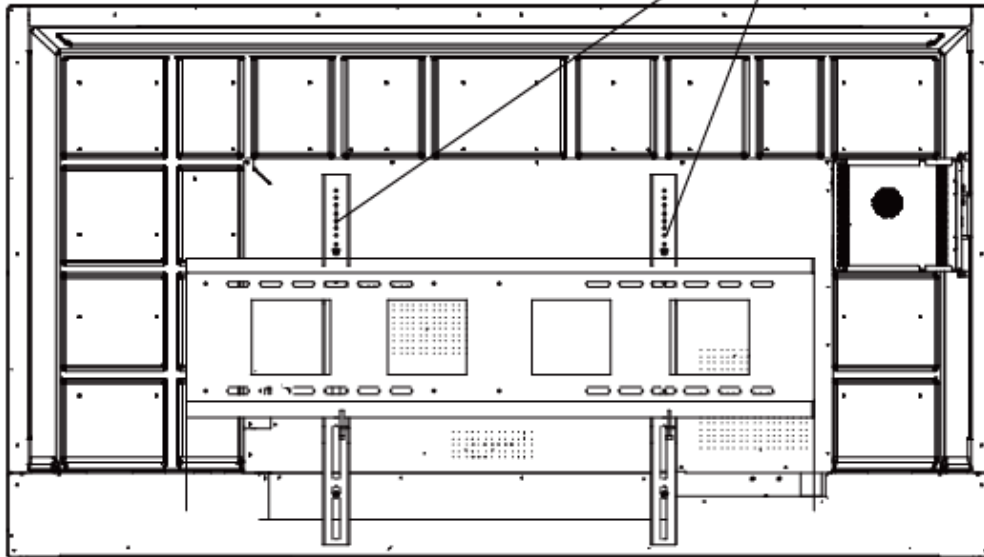

Geral

Energia	AC 100 V ~ 240 V, 50/60 Hz
Dimensões do Produto	1718 × 1021 × 87.5mm
Dimensões de Embalagem(W × H × D)	1927 x 1212 x 254mm
Peso Net	51.75 kg
Peso Completo	68.36 kg

▪ Modelo Referencial

DS-D5B75RB/A

▪ Interface Física

Interface			
1.LINE OUT	Fone de Ouvido	2.LINE IN	Audio Input Interface
3.RS-232	RS-232 Serial Port	4.TOUCH-USB	Interface de toque periférico
5.LAN 1	Ethernet Interface 1	6. LAN 2	Ethernet Interface 2
7.HDMI 1	HDMI1 Input Interface	8.HDMI 2	HDMI2 Input Interface
9.USB 2.0	USB 2.0 Interface	10.MULTI-USB	Multi-function USB Interface
11.HDMI OUT	HDMI Output Interface		

▪ Dimensões

The rear should be installed on the hook holes

Distributed by

**HIKVISION®****Headquarters**

No.555 Qianmo Road, Binjiang District,
Hangzhou 310051, China
T +86-571-8807-5998
overseasbusiness@hikvision.com